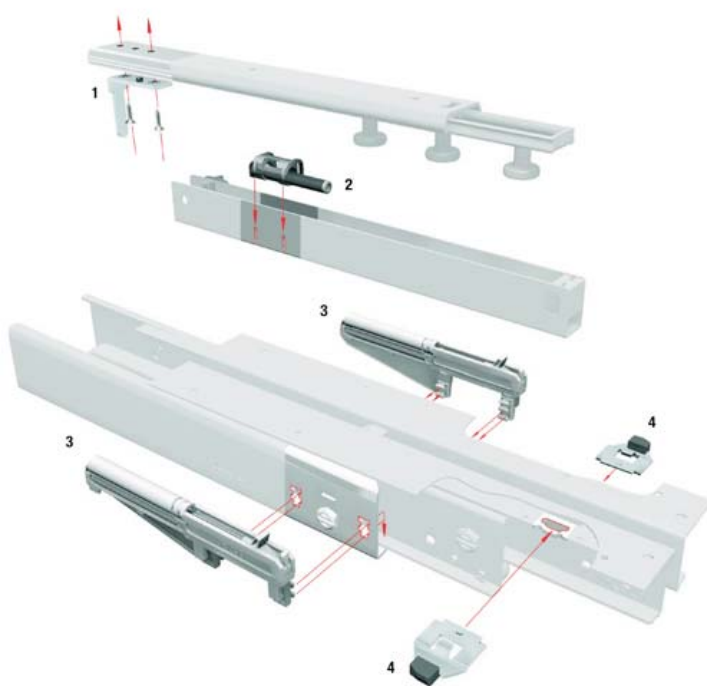

## Fulterer Heavy Duty Pull-Out for Pantry Units

FR 777 Progressive Action, Full Extension pantry pull-out slide with top slide and optional Easy Close System

Material: Steel, White Powder Coated with solid Delrin rollers and Delrin encased steel ball bearings

Capacity: 200 kg or 450 lbs (dynamic load)

**In-Stock Size: 22" (550mm)**

Item#18528

EZ Close package is Item#20009

Call for quantity pricing!

### Available Sizes:

16"	400mm	18"	450mm
20"	500mm	22"	550mm
24"	600mm	26"	650mm
28"	700mm	30"	750mm
32"	800mm	34"	850mm
36"	900mm	38"	950mm
40"	1000mm	44"	1100mm