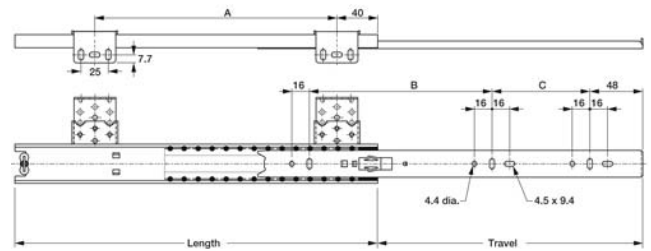

Chair City Supply Company, Inc.

Fulterer Keyboard Slides and Pull-out Assemblies

#5060 Regular Extension Ball Bearing Keyboard Slide, 75 lb dynamic load capacity

Available in Zinc or Black Chromate

In Stock Size

Size	Item #
18"	20001

Normal packaging is 10 pair per carton with brackets and screws included

FR 1600 Keyboard Pullout, top mount, 75 lb dynamic load capacity

In Stock

Item #
20003

Normal packaging is 1 pair per carton with brackets, screws, tray, bottom board, and 1 piece gel wrist support included