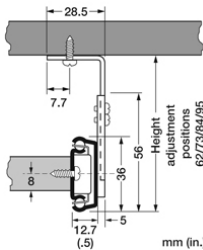

Chair City Supply Company, Inc.

Fulterer Keyboard Slides and Pull-out Assemblies

#5060 Regular Extension Ball Bearing Keyboard Slide, 75 lb dynamic load capacity

Available in Zinc or Black Chromate

In Stock Size

Size	Item #
18"	20001

Normal packaging is 10 pair per carton with brackets and screws included

FR 1600 Keyboard Pullout, top mount, 75 lb dynamic load capacity

In Stock

Item #
20003

Normal packaging is 1 pair per carton with brackets, screws, tray, bottom board, and 1 piece gel wrist support included

FR 1602 Keyboard Pullout, top mount, with pull-out mouse tray 75 lb dynamic load capacity

In Stock

Item #
17691

Normal packaging is 1 pair per carton with brackets, screws, tray, bottom board, and 1 piece gel wrist support included